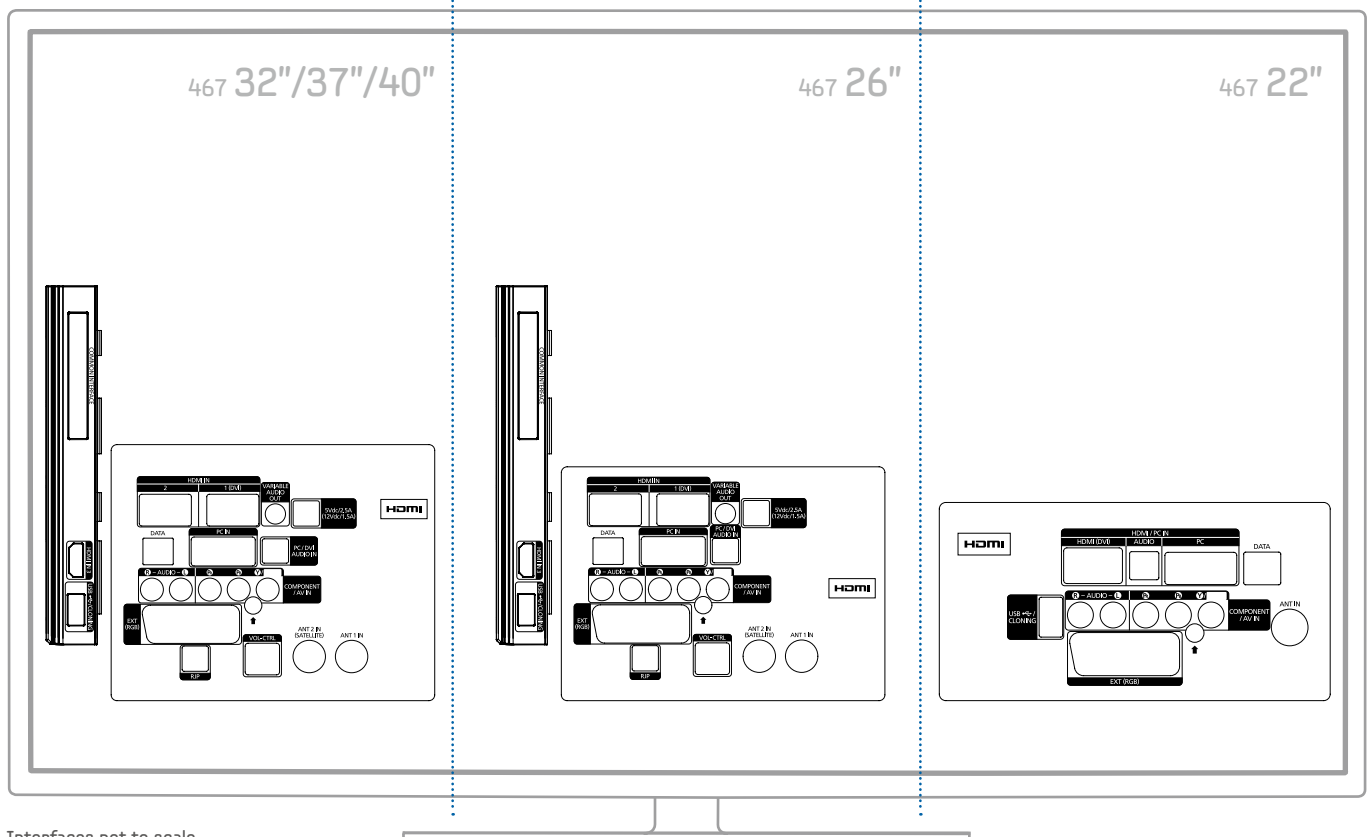

Interface Board

Interfaces not to scale

Model		467				
		22 FHD	26 FHD	32 FHD	37 FHD	40 FHD
Basic Info	Model Code	LE22D467C9H	LE26D467C9H	LE32D467C9H	LE37D467C9H	LE40D467C9H
	Screen Size	22"	26"	32"	37"	40"
Video	HD/FHD	Full HD	HD	HD	Full HD	Full HD
	Resolution	1920x1080	1366*768	1366*768	1920*1080	1920*1080
	Response Time	5ms	6.5ms	6.5ms	6.5ms	8ms
	Viewing angle (H/V)	170°/170°	178°/178°	178°/178°	178°/178°	178°/178°
	Backlight	CCFL	CCFL	CCFL	CCFL	CCFL
	Dynamic Contrast Ratio	25,000 : 1	45,000 : 1	65,000 : 1	200,000 : 1	200,000 : 1
Audio	Brightness	300 cd/m ²	450 cd/m ²	450 cd/m ²	500 cd/m ²	450 cd/m ²
	Output	2*3W	2*5W	2*10W	2*10W	2*10W
	Surround	SRS TheaterSound	SRS TheaterSound	SRS TheaterSound	SRS TheaterSound	SRS TheaterSound
	Headphone Out	-	-	-	-	-
Feature	Bathroom Speaker Out	-	1.2W Mono, 8Ω	1.2W Mono, 8Ω	1.2W Mono, 8Ω	1.2W Mono, 8Ω
	Picture Engine	DNle+	DNle+	DNle+	DNle+	DNle+
	Teletext	Yes	Yes	Yes	Yes	Yes
	USB 2.0	Music/JPEG/Movie	Music/JPEG/Movie	Music/JPEG/Movie	Music/JPEG/Movie	Music/JPEG/Movie
	Auto Channel Search	Yes	Yes	Yes	Yes	Yes
	Swivel (left/right)	No	No	Yes (10°/10°)	Yes (20°/20°)	Yes (20°/20°)
Input & Output	3D (2D→3D)	No	No	No	No	No
	RF In (Terrestrial/Cable input)	1	1	1	1	1
	RF In (Satellite input)	-	Yes	Yes	Yes	Yes
	Component (Y/Pb/Pr)	1	1	1	1	1
	Headphone (Earphone)	-	-	-	-	-
	Scart	1	1	1	1	1
	Composite (AV)	1 (1: Common use for Component Y)	1 (1: Common use for Component Y)	1 (1: Common use for Component Y)	1 (1: Common use for Component Y)	1 (1: Common use for Component Y)
	HDMI	1	3	3	3	3
	CI Slot	1	1	1	1	1
	USB	1	1	1	1	1
	PC D-sub	1	1	1	1	1
	PC Audio Jack	1	1	1	1	1
	Audio Out (Variable Out) BathroomSPK	-	1	1	1	1
	Optical sound out	-	-	-	-	-
RJ12 For External Control	1	1	1	1	1	
Hospitality Feature	DC-out Jack	No	Yes	Yes	Yes	Yes
	Hotel Mode Plug & Play	Yes	Yes	Yes	Yes	Yes
	Audio Loop in (Headphone extension)	No	No	No	No	No
	Hotel TV (RJ12 / IR pass through)	Interactive	Interactive	Interactive	Interactive	Interactive
	Clock	Yes	Yes	Yes	Yes	Yes
	Jack Pack Compatibility	-	Yes	Yes	Yes	Yes
	USB Cloning	Yes	Yes	Yes	Yes	Yes
	Bathroom Speaker output	-	Yes	Yes	Yes	Yes
	Multi Code Remote	Yes	Yes	Yes	Yes	Yes
	Screwed Battery Cover	Yes	Yes	Yes	Yes	Yes
	Alarm Key	Standalone	Standalone	Standalone	Standalone	Standalone
	Mixed channel list (DVB T/T2/C/S2, Analog)	Standalone	Standalone	Standalone	Standalone	Standalone
	Hotel logo display with time out setting	Yes	Yes	Yes	Yes	Yes
	Auto Source mode	Yes	Yes	Yes	Yes	Yes
Dimension	Weight (Set) With Stand Kg	6.8	8.5	10.7	15.4	16.7
	Weight (Set) Without Stand Kg	5.4	7.1	9.1	12	13.4
	Dimensions (WxDxH)mm With Stand	557.8*215.9*425.9	669.7*215.9*495.1	799.6*252*577	916.4*300*658.6	989.8*300*696.1
Accessory	Dimensions (WxDxH)mm Without Stand	557.8*75.3*384.1	669.7*75.3*455.0	799.6*84.8*530.5	916.4*93.3*605.3	989.8*93.4*642.8
	Remote Control	Yes	Yes	Yes	Yes	Yes
VESA	Seamless RC (White Remote)	-	-	-	-	-
	Dimensions (mm)	75*75	200*100	200*200	200*200	200*200
System	Screw Size	M4	M4	M6	M6	M6
	DTV Reception (DVB-T/T2/C/S2)	DVB-T/C	DVB-T/C/S2	DVB-T/C/S2	DVB-T/C/S2	DVB-T/C/S2
Power	Eco Flower (ErP grade)	X (ErP B)	X (ErP C)	X (ErP B)	X (ErP C)	X (ErP C)
	Power	AC220~240V ~50Hz	AC220~240V ~50Hz	AC220~240V ~50Hz	AC220~240V ~50Hz	AC220~240V ~50Hz
	Power Consumption (Watts)	60W	100W	140W	170W	200W
	Standby Power Consumption (Watts)	0.68	0.74	0.8	0.8	0.8
Energy Saving Mode Power Consumption (Watts)	Off (Watts)	38	58	67	92	110
	Low	24	33	40	55	65
Consumption (Watts)	Medium	21	27	31	44	50
	High	17	20	22	31	35
Security	Kensington Lock	Yes	Yes	Yes	Yes	Yes