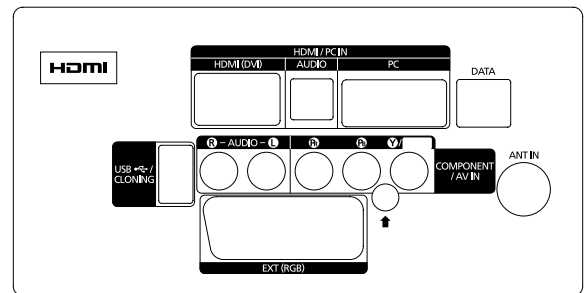

Interface Boards

463/460 22"