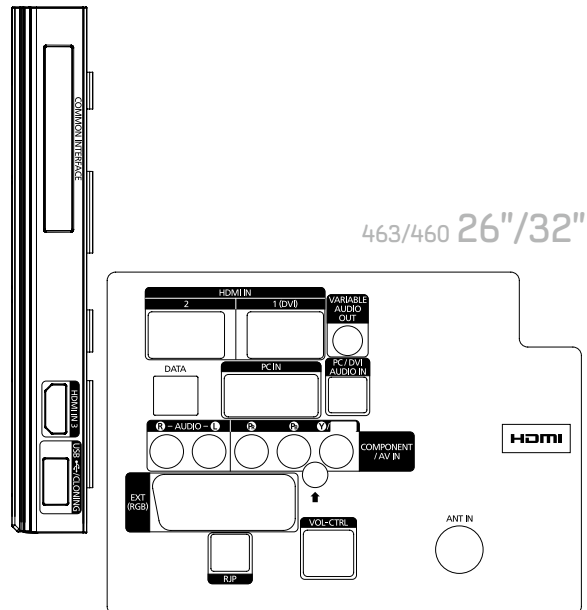

* Full HD (D460 22"/ D463 22"/ D467 22", 37", 40"), HDMI x3 (Except D46X 22"), Swivel Stand (D46X 32" Over)

Interface Boards

463/460 22"

463/460 26"/32"

Model	460			463		
	22 FHD	26 FHD	32 FHD	22 FHD	26 FHD	32 FHD
Basic Info						
Model Code	LE22D460C9H	LE26D460C9H	LE32D460C9H	LE22D463C8H	LE26D463C8H	LE32D463C8H
Screen Size	22"	26"	32"	22"	26"	32"
Video						
HD/FHD	Full HD	HD	HD	Full HD	HD	HD
Resolution	1920 x 1080	1366 x 768	1366 x 768	1920 x 1080	1366 x 768	1366 x 768
Response Time	5ms	6.5ms	6.5ms	5ms	6.5ms	6.5ms
Viewing angle (H/V)	170°/170°	178°/178°	178°/178°	170°/170°	178°/178°	178°/178°
Backlight	CCFL	CCFL	CCFL	CCFL	CCFL	CCFL
Dynamic Contrast Ratio	25,000 : 1	45,000 : 1	65,000 : 1	25,000 : 1	45,000 : 1	65,000 : 1
Brightness	300 cd/m ²	450 cd/m ²	450 cd/m ²	300 cd/m ²	450 cd/m ²	450 cd/m ²
Audio						
Output	2 x 3W	2 x 5W	2 x 10W	2 x 3W	2 x 5W	2 x 10W
Surround	SRS TheaterSound	SRS TheaterSound	SRS TheaterSound	SRS TheaterSound	SRS TheaterSound	SRS TheaterSound
Headphone Out	-	-	-	-	-	-
Bathroom Speaker Out	-	1.2W Mono, 8Ω	1.2W Mono, 8Ω	-	1.2W Mono, 8Ω	1.2W Mono, 8Ω
Feature						
Picture Engine	DNle+	DNle+	DNle+	DNle+	DNle+	DNle+
Teletext	Yes	Yes	Yes	Yes	Yes	Yes
USB 2.0	Music/JPEG/Movie	Music/JPEG/Movie	Music/JPEG/Movie	Music/JPEG/Movie	Music/JPEG/Movie	Music/JPEG/Movie
Auto Channel Search	Yes	Yes	Yes	Yes	Yes	Yes
Swivel (left/right)	No	No	Yes (10°/10°)	No	No	Yes (10°/10°)
3D (2D>3D)	No	No	No	No	No	No
Input & Output						
RF In (Terrestrial/Cable input)	1	1	1	1	1	1
RF In (Satellite input)	-	-	-	-	-	-
Component (Y/Pb/Pr)	1	1	1	1	1	1
Headphone (Earphone)	-	-	-	-	-	-
Scart	1	1	1	1	1	1
Composite (AV)	1 (1: Common use for Component Y)	1 (1: Common use for Component Y)	1 (1: Common use for Component Y)	1 (1: Common use for Component Y)	1 (1: Common use for Component Y)	1 (1: Common use for Component Y)
HDMI	1	3	3	1	3	3
CI Slot	1	1	1	1	1	1
USB	1	1	1	1	1	1
PC D-sub	1	1	1	1	1	1
PC Audio Jack	1	1	1	1	1	1
Audio Out (Variable Out) BathroomSPK	-	1	1	-	1	1
Optical sound out	-	-	-	-	-	-
RJ12 For External Control	1	1	1	1	1	1
DC-out Jack	No	No	No	No	No	No
Hospitality Feature						
Hotel Mode Plug & Play	Yes	Yes	Yes	Yes	Yes	Yes
My Channel	Yes	Yes	Yes	Yes	Yes	Yes
Audio Loop in (Headphone extension)	No	No	No	No	No	No
Hotel TV (RJ12 / IR pass through)	Interactive	Interactive	Interactive	Interactive	Interactive	Interactive
Clock	No	No	No	No	No	No
Software Clock	Yes	Yes	Yes	Yes	Yes	Yes
Jack Pack Compatibility	-	Yes	Yes	-	Yes	Yes
USB Cloning	Yes	Yes	Yes	Yes	Yes	Yes
Bathroom Speaker output	-	Yes	Yes	-	Yes	Yes
Multi Code Remote	Yes	Yes	Yes	Yes	Yes	Yes
Screwed Battery Cover	Yes	Yes	Yes	Yes	Yes	Yes
Alarm Key	Standalone	Standalone	Standalone	Standalone	Standalone	Standalone
Mixed channel list (DVB T/T2/C/S2, Analog)	Standalone	Standalone	Standalone	Standalone	Standalone	Standalone
Hotel logo display with time out setting	Yes	Yes	Yes	Yes	Yes	Yes
Auto Source mode	Yes	Yes	Yes	Yes	Yes	Yes
Dimension						
Weight (Set) With Stand Kg	6.8	8.5	10.7	6.8	8.5	10.7
Weight (Set) Without Stand Kg	5.4	7.1	9.1	5.4	7.1	9.1
Dimensions (WxDxH)mm With Stand	557.8 x 215.9 x 425.9	669.7 x 215.9 x 495.1	799.6 x 252 x 577	557.8 x 215.9 x 425.9	669.7 x 215.9 x 495.1	799.6 x 252 x 577
Dimensions (WxDxH)mm Without Stand	557.8 x 75.5 x 384.1	669.7 x 75.3 x 455.0	799.6 x 84.8 x 530.5	557.8 x 75.5 x 384.1	669.7 x 75.3 x 455.0	799.6 x 84.8 x 530.5
Accessory						
Remote Control	Yes	Yes	Yes	-	-	-
Seamless PC (White Remote)	-	-	-	Yes	Yes	Yes
VESA						
Dimensions (mm)	75 x 75	200 x 100	200 x 200	75 x 75	200 x 100	200 x 200
Screw Size	M4	M4	M6	M4	M4	M6
System						
DTV Reception (DVB-T/T2/C/S2)	DVB-T/C	DVB-T/C	DVB-T/C	DVB-T/C	DVB-T/C	DVB-T/C
DiSEqC	-	-	-	-	-	-
Power						
Eco Flower (ErP grade)	X (ErP B)	X (ErP B)	X (ErP B)	X (ErP B)	X (ErP B)	X (ErP B)
Power	AC220~240V ~50Hz	AC220~240V ~50Hz	AC220~240V ~50Hz	AC220~240V ~50Hz	AC220~240V ~50Hz	AC220~240V ~50Hz
Power Consumption (Watts)	60W	85W	110W	60W	85W	110W
Standby Power Consumption (Watts)	0.68	0.32	0.33	0.68	0.32	0.33
Energy Saving Mode Power						
Off (Watts)	38	58	67	38	58	67
Low	24	33	40	24	33	40
Consumption (Watts)						
Medium	21	27	31	21	27	31
High	17	20	22	17	20	22
Security						
Kensington Lock	Yes	Yes	Yes	Yes	Yes	Yes