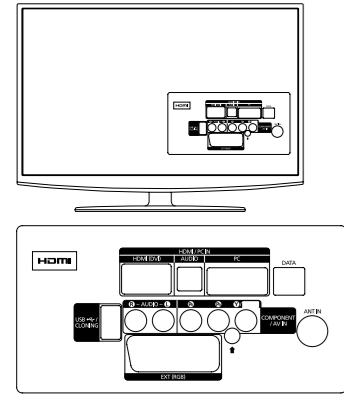

Interface Board

467 22"