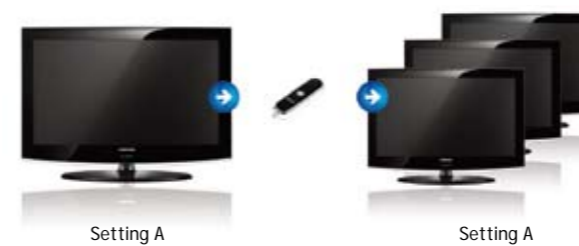

USB Cloning Device

To help you work more efficiently, the innovative, built-in USB Cloning Device allows you to easily customize and then copy the settings onto all of your TVs, instead of doing this individually. That includes your logos, picture size, speaker volume and even DTV channels.