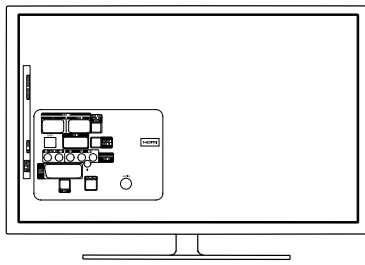

Interface Board

580 32"/37"

LCD TV SERIES 4 467

HD entertainment with built-in clock and DVB-S2

The Samsung LCD TV Series 4 467 provides your guests with an HD home entertainment experience that makes living away from home a more satisfying experience. With the built-in DVB-S2, it provides your guests with a wider range of TV programming, enabling you to deliver local and international satellite services directly to the TV. Samsung's Crystal TV design approach will also help to elevate and complement the décor of the room. Your guests can enjoy even greater convenience and comfort with the built-in digital clock. In addition, the set back box power supply located on the back of the TV means you no longer need to purchase an adaptor to power it, making it a cost-effective business solution.

* Full HD (D460 22"/ D463 22"/ D467 22", 37", 40"). HDMI x3 (Except D46X 22"). Swivel Stand (D46X 32" Over)