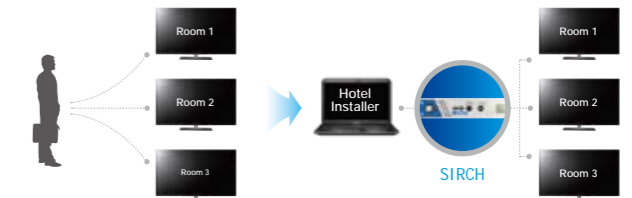

SIRCH

Managed centrally, SIRCH (Samsung Interactive Remote Control for Hospitality) allows TV settings, like limiting volume or updating channel lists, to be configured universally and remotely. Firmware upgrades can also be made in the same way. Making these technical adjustments behind the scenes, while the units are either switched on or in standby mode, provides the best possible experience to the guest eliminating interruption or service limitation and at significantly lower cost when compared to manual alternatives.