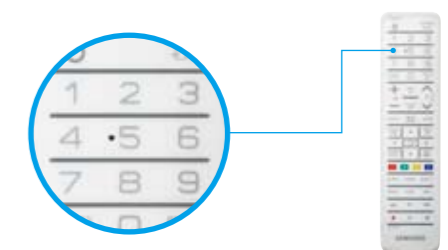

Samsung PureCare Remote

Hospitals have special needs when it comes to remote controls. The number one goal of every hospital is the desire to minimize the spread and growth of bacteria. The new Samsung PureCare Remote is designed to do that with a wipeable, cleanable surface. Unlike conventional remotes which have gaps in between the buttons, this new remote is completely smooth so hygiene is a priority. The simple, white design also complements the hospital's décor.